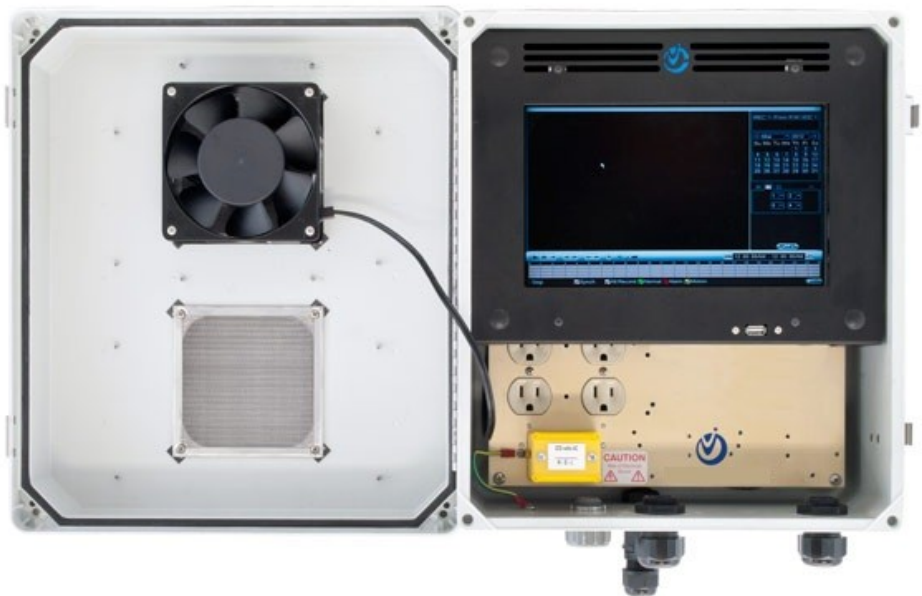

Gate Camera System from CDA Solutions

Tired of replacing your gates for free? This cost effective solution will help get you evidence!

**New
Product**

4-16 Channel available

Network capable!

- Let us put together a complete package for your community, or business.
- Full four channel systems with license plate cameras starting at: \$3000.00
- Available in 4, 8, and 16 channel!
- NVR systems for IP cameras available!
- Can be mounted on poles and posts.
- Built in monitor and controls!

We are now offering fully weatherized remote site DVR's.

This weatherproof DVR package includes everything you need for remote site recording. It includes a NEMA rated outdoor enclosure with fan, a full featured H.264 compression DVR with a built-in 10" monitor for on-site viewing, a 9 channel 12V power supply to power cameras and microphones, and 110V outlets for additional requirements like heated housings or PTZ cameras. Additional options include a pole mount bracket, a 2.4 Ghz wireless bridge for transmitting distances up to 1.5 miles over wireless LAN, and an omni-directional antenna.

- Full feature H.264 DVR
- Built-in 10" Monitor
- Weatherproof housing
- 110V outlets for additional devices
- Includes CMS software (view up to 64 cameras)
- CMS allows viewing of all VR Series DVRs & NVRs
- Optional wireless bridge for up to 1.5 mile line of sight transmission (AP24)
- Includes 1 TB hard drive